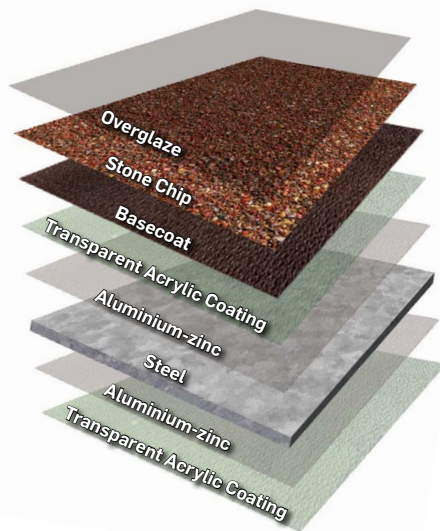

* The measurements and the weight may vary slightly by the finish that is added to the accessory.

Material structure

Steel specification

The Metrotile Viksen tile is made of Aluzinc® alloy coated steel. The grade of steel used is designed to allow forming without cracking or significant elastic recovery and at the same time to be rigid enough to tolerate reasonable loads without excessive deformation.

Steel Thickness	0.41 mm
Steel Grade	DX52D
Aluzinc® Coating Mass	150 g/m ²
Aluzinc® Coating Grade	AZ150

Textured surface

Stone chip granules are applied to provide an attractive textured finish which at the same time enhance resistance to UV radiation. Granules are ceramic coated with lightfast heat resistant pigments.

Coating specification

Overglaze: Clear 100% acrylic resin coating for granule binding and a semi-gloss finish. It helps enhance the appearance as well as increase the resistance to physical damage.

Stone Chip: Carefully selected granules provide excellent surface coverage and attractive natural looking and lasting colours.

Transparent coatings: Both sides of the Aluzinc® alloy coated steel are coated with a transparent layer that provides protection and a uniform substrate for further coatings. This transparent coating allows identification of the aluminium-zinc substrate to be made by distributors and customers.