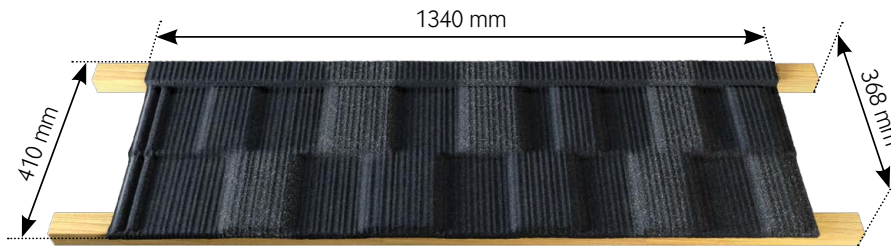

Design

Overall Length*	1340 mm [± 3 mm]
Length of Cover*	1260 mm
Overall Width*	410 mm [± 3 mm]
Width of Cover	368 mm
Minimum pitch	10° (18 %)
Maximum pitch	90°
Up stand	17 mm
Down turn	15 mm
Roof Cover*	0.464 m ²
Tiles per m ²	2.16
Weight/panel	3.00 kg
Weight/area	6.47 kg/m ²
Batten space	368 mm

* The measurements and the weight may vary slightly by the finish that is added to the accessory.

Material structure

Steel specification

The Metrotile Viksen tile is made of Aluzinc® alloy coated steel. The grade of steel used is designed to allow forming without cracking or significant elastic recovery and at the same time to be rigid enough to tolerate reasonable loads without excessive deformation.

Steel Thickness	0.41 mm
Steel Grade	DX52D
Aluzinc® Coating Mass	150 g/m ²
Aluzinc® Coating Grade	AZ150

Textured surface

Stone chip granules are applied to provide an attractive textured finish which at the same time enhance resistance to UV radiation. Granules are ceramic coated with lightfast heat resistant pigments.